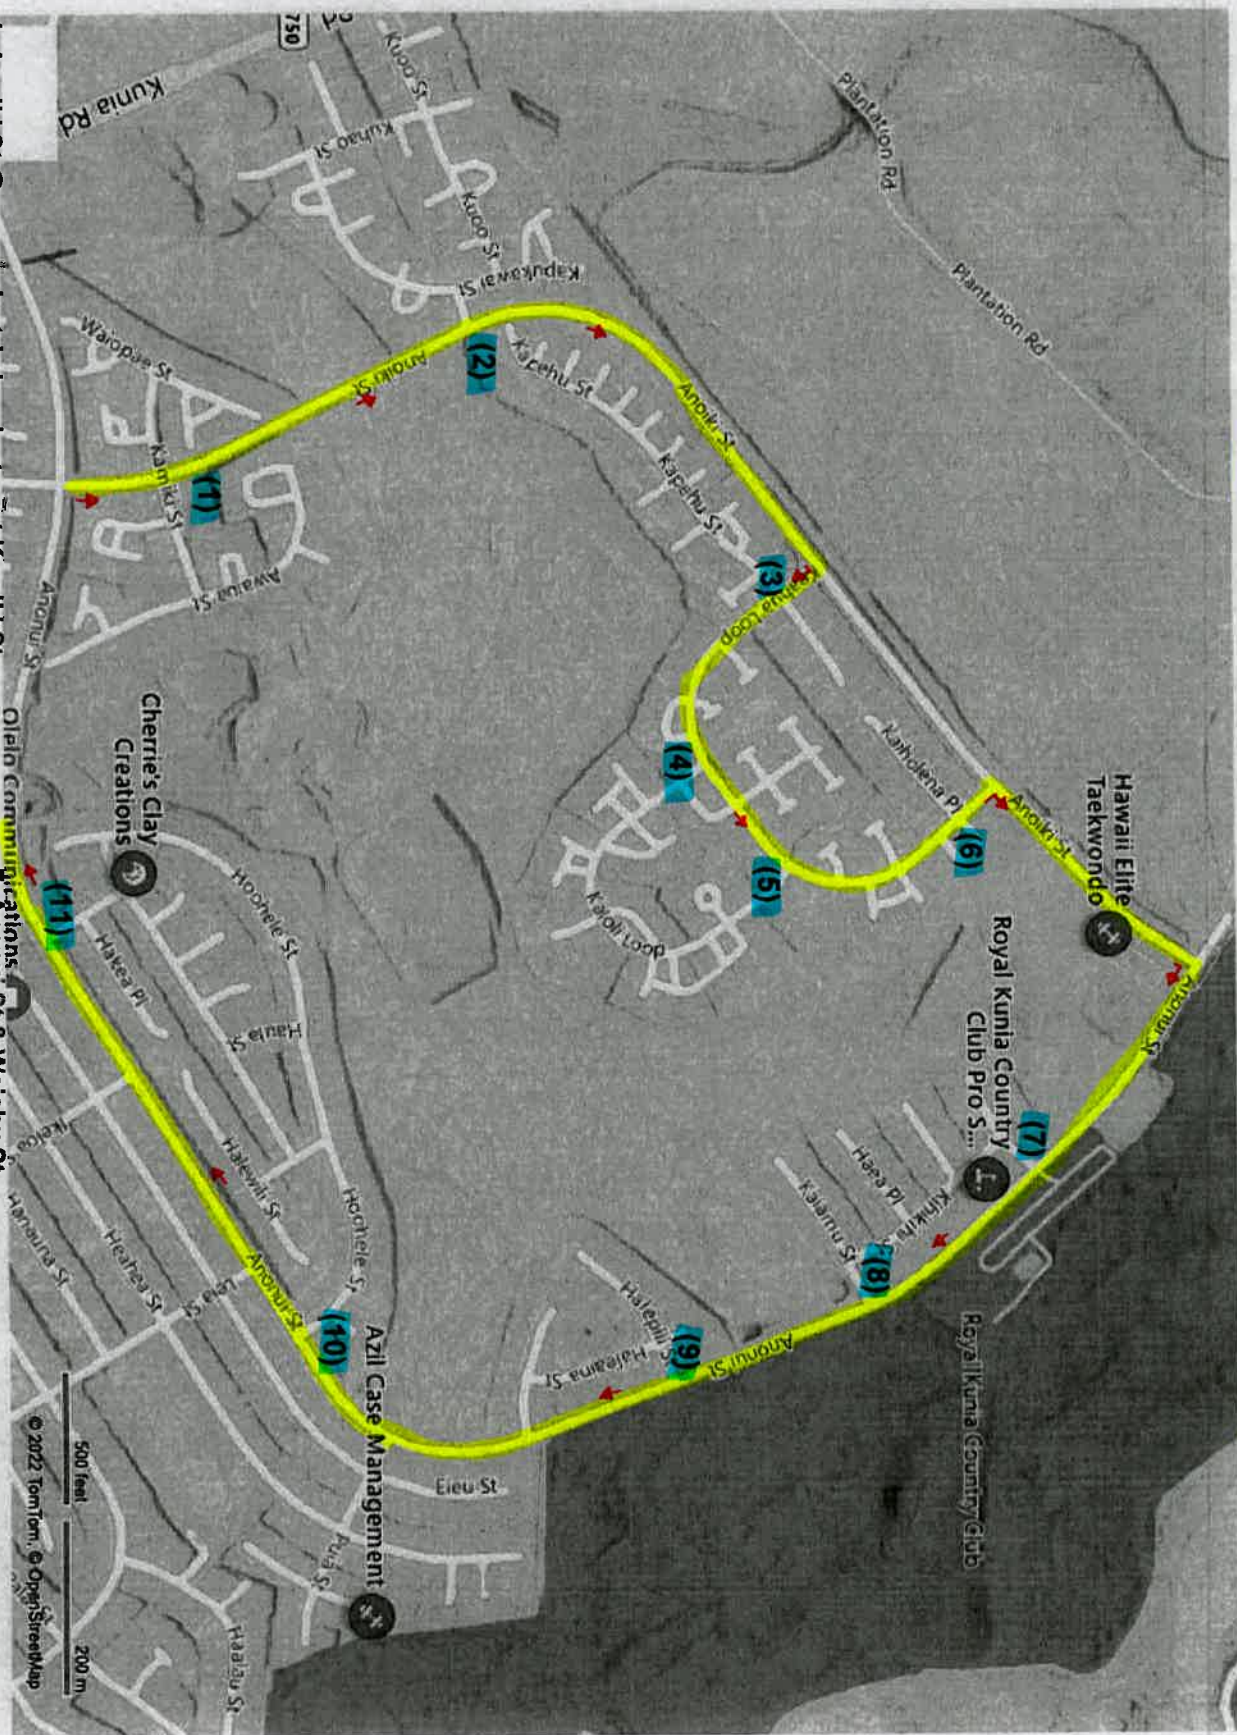

ER06A 6:40AM ANOIKI / ANONU / POLINA TO KALEIOPU ELEMENTARY

1. Anoiki St @ green electric box just past Kamiki St
2. Anoiki St across Kakahi St
3. Keahua Lp & Kapahu St
4. Keahua Lp & 1st Kaloi Lp
5. Keahua Lp & 2nd Kaloi Lp
6. Keahua Lp & Kalholena Pl

7. Anonui St & Waiahu St
8. Anonui St & Kalamu St
9. Anonui St & Halepili St
10. Anonui St & Hoohele St
11. Anonui St & Hakea St

ER06A 6:40AM ANOIKI / ANONU / POLINA TO KALEIOPU ELEMENTARY

12. Kupuohi St & Polina Pl