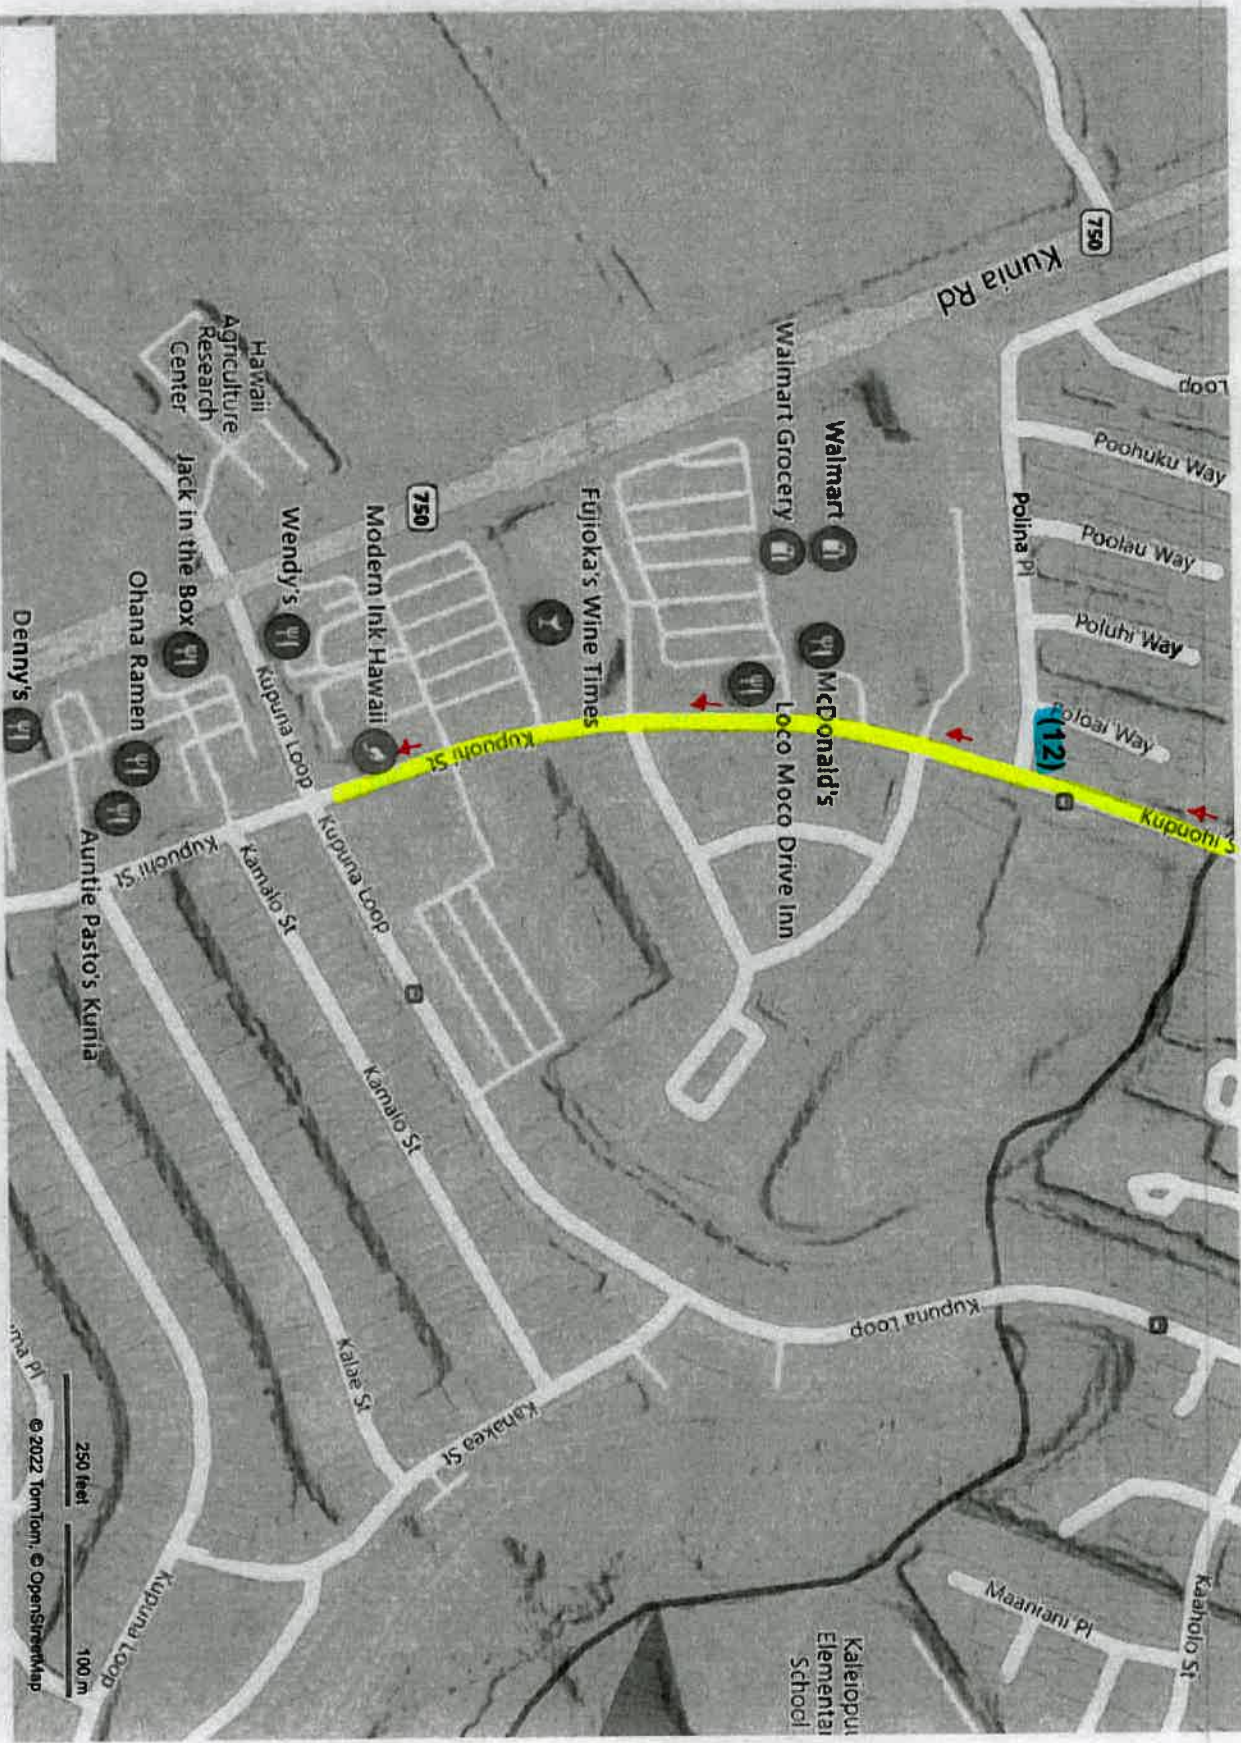

ER06A 6:40AM ANOIKI / ANONU / POLINA TO KALEIOPU ELEMENTARY

1. Anoiki St @ green electric box just past Kamiki St
2. Anoiki St across Kakahi St
3. Keahua Lp & Kapahu St
4. Keahua Lp & 1st Kaloi Lp
5. Keahua Lp & 2nd Kaloi Lp
6. Keahua Lp & Kalholena Pl

7. Anonui St & Waiahu St
8. Anonui St & Kalamu St
9. Anonui St & Halepili St
10. Anonui St & Hoohele St
11. Anonui St & Hakea St

ER06A 6:40AM ANOIKI / ANONU / POLINA TO KALEIOPU ELEMENTARY

12. Kupuohi St & Polina Pl