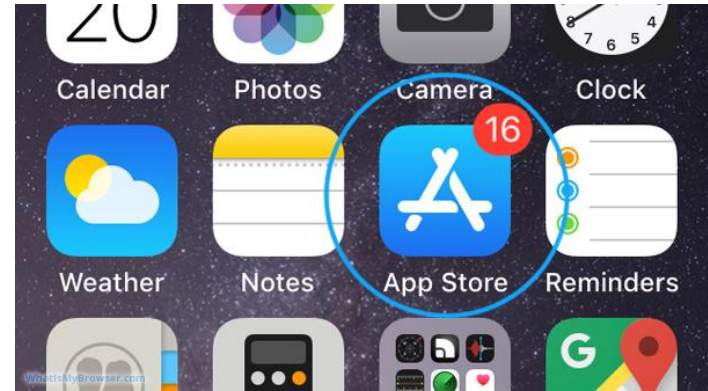

Google Classroom Signing in on Android Or iPhone/iPad

If you would like to install the **Google Classroom** app on your device please follow these steps:

Play Store

App Store

Open the **Classroom** app by tapping the  icon